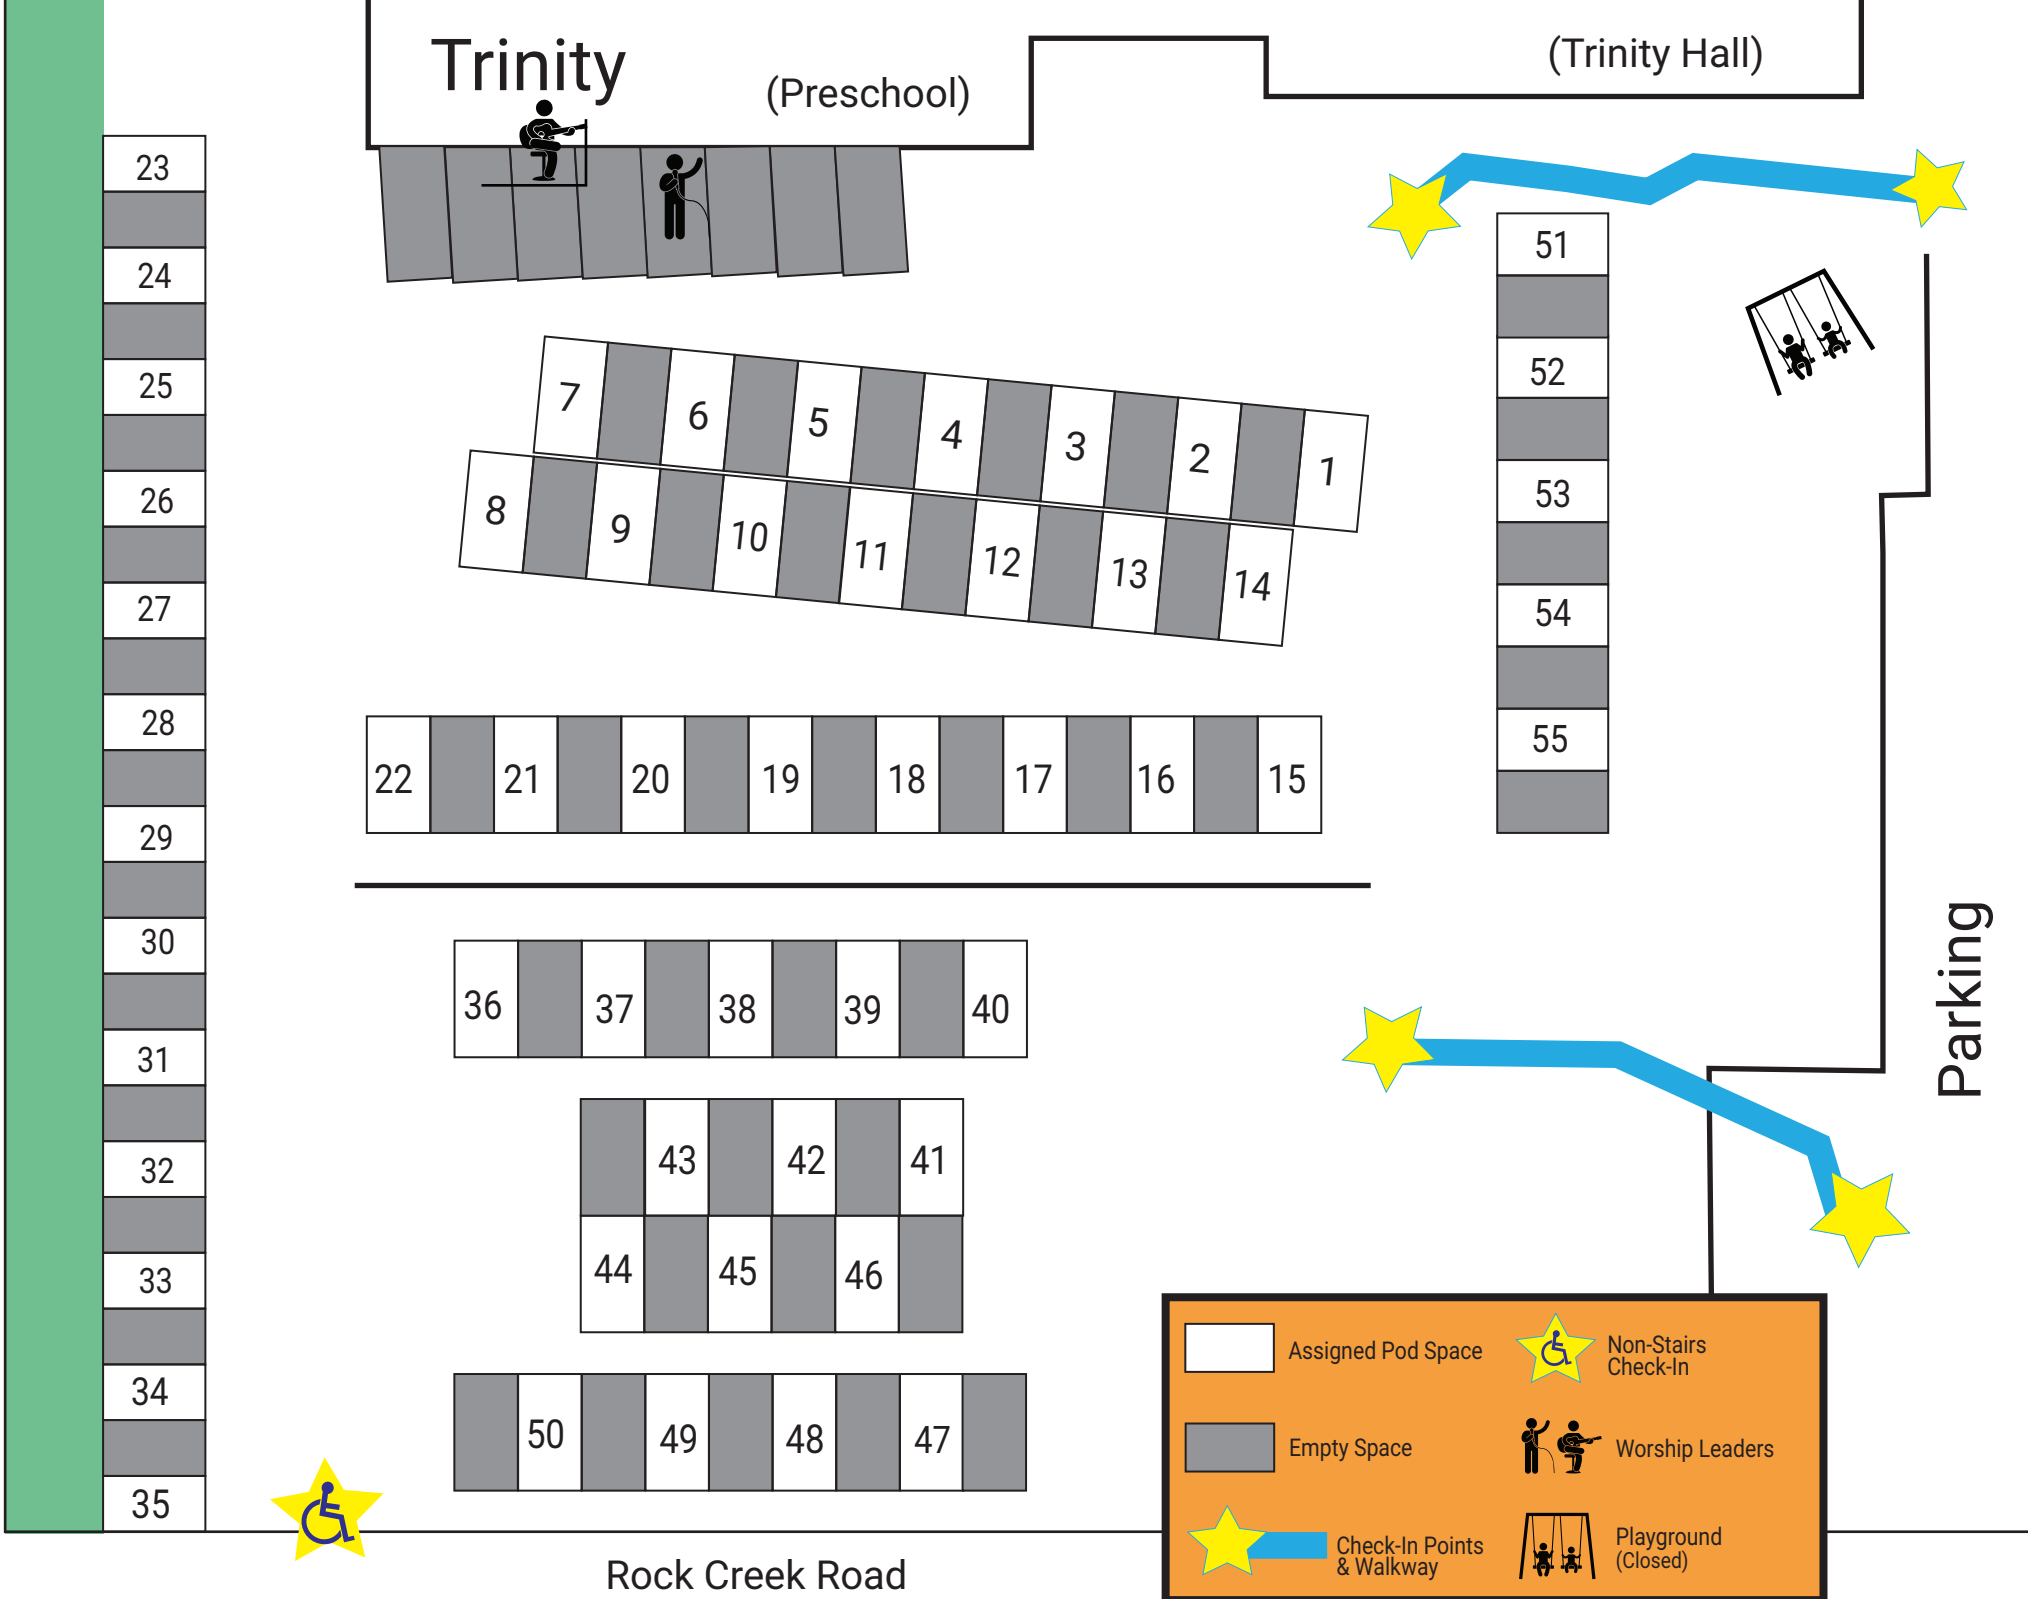

Trinity

(Preschool)

(Trinity Hall)

Forest Ave

Parking

Rock Creek Road

	Assigned Pod Space		Non-Stairs Check-In
	Empty Space		Worship Leaders
	Check-In Points & Walkway		Playground (Closed)